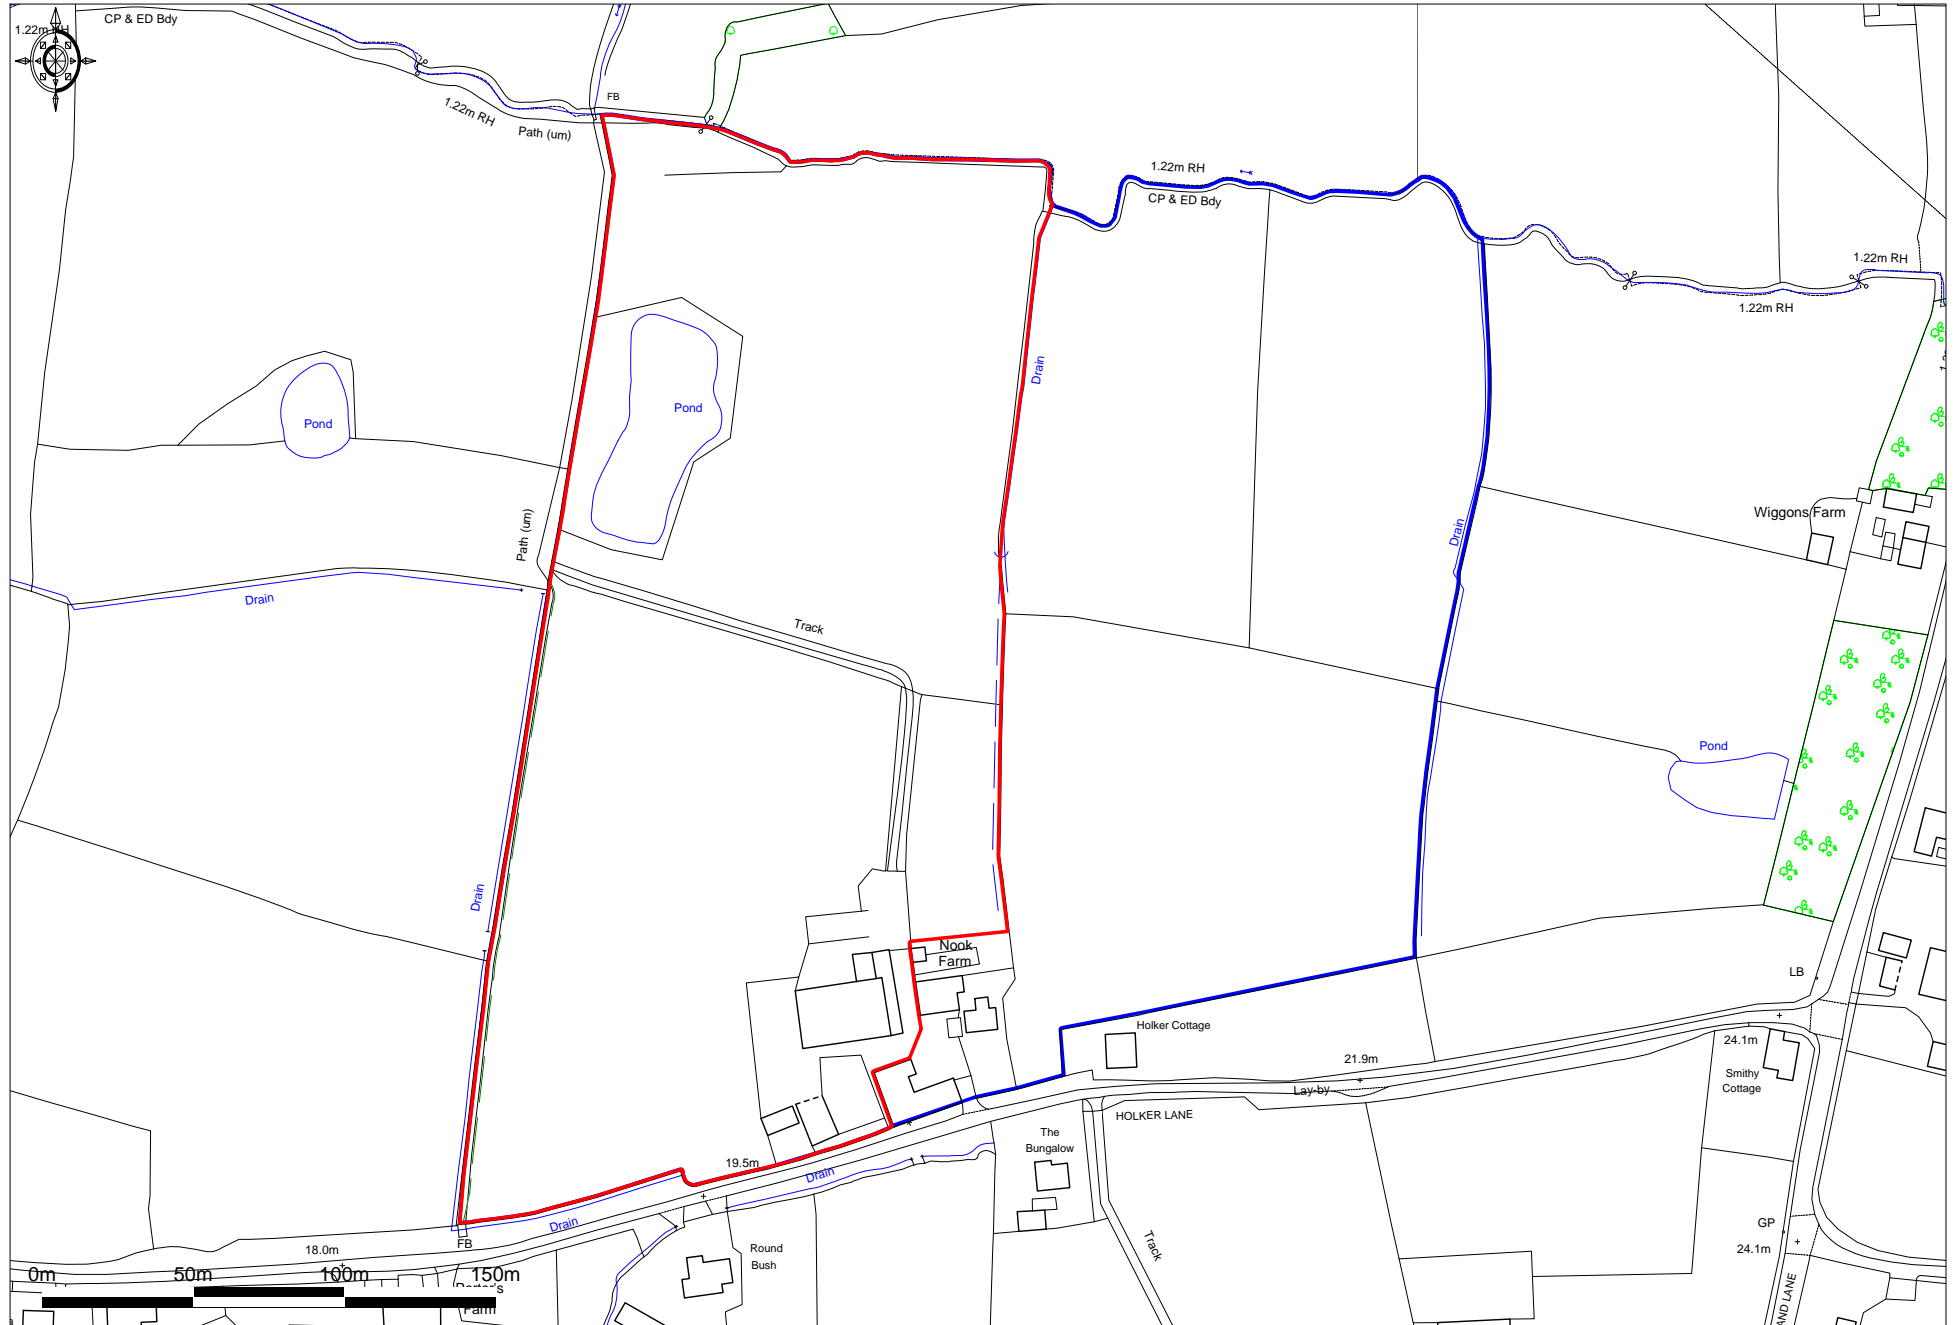

Site Location Plan Nook Farm, Holker Lane, Leyland

Ordnance Survey © Crown Copyright 2014. All rights reserved. Licence number 100022432. Plotted Scale - 1:2500